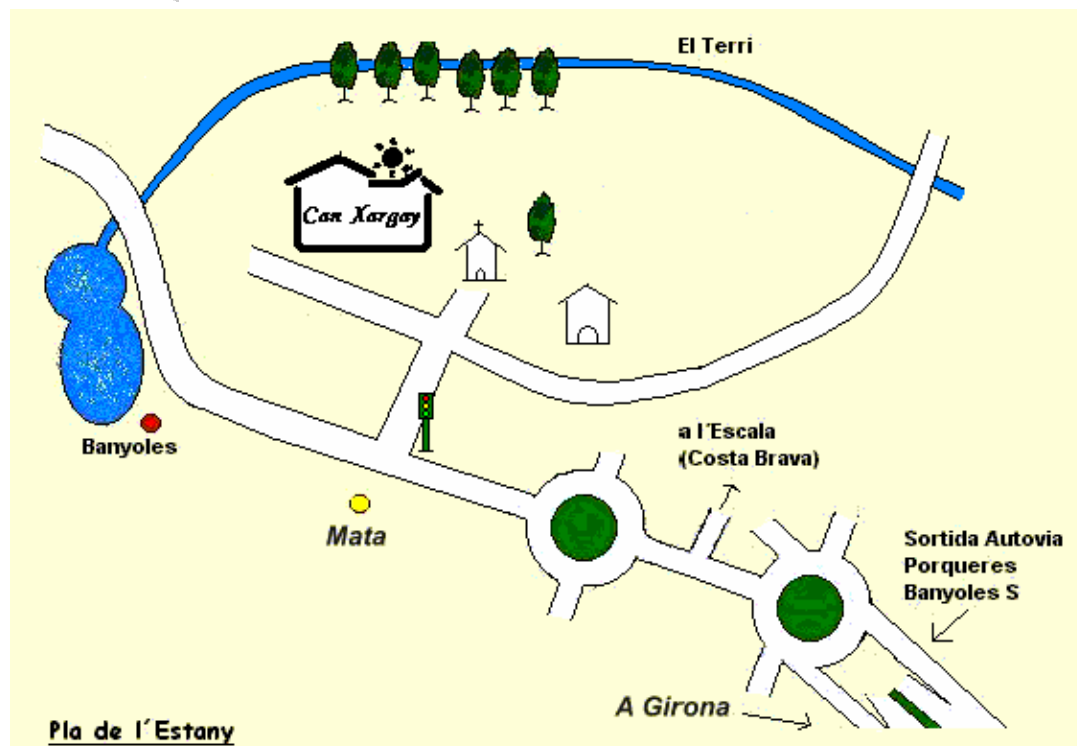

### The arrival:

To come here, you have to take the **AP-7 (E-15)** motorway **sixth leaving** going on direction to **Banyoles**.

There are 9 km. of main road (C-66).

After, you should take the road which goes on direction to **Mata - Banyoles Sud** (C-150a).

Then, you enter at Mata's village.

The **first traffic light** that you find, you should **turn right**.

Nearly 100 meters you will find the house.

It is situated at the **left of the Mata's church**, near the prohibited direction road signal.

If you have any problem, please phone us: +34 **972 57 40 51** or mobile phone +34 **699 016 530**.

Have a good travel!

Can Xargay®

GPS Coordinates: 42° 06' 26" N  
2° 47' 01" E

42.1072174  
2.78330683

Pau Casals, 35  
17846 Mata (Porqueres)  
Girona – Costa Brava – Catalonia - Spain