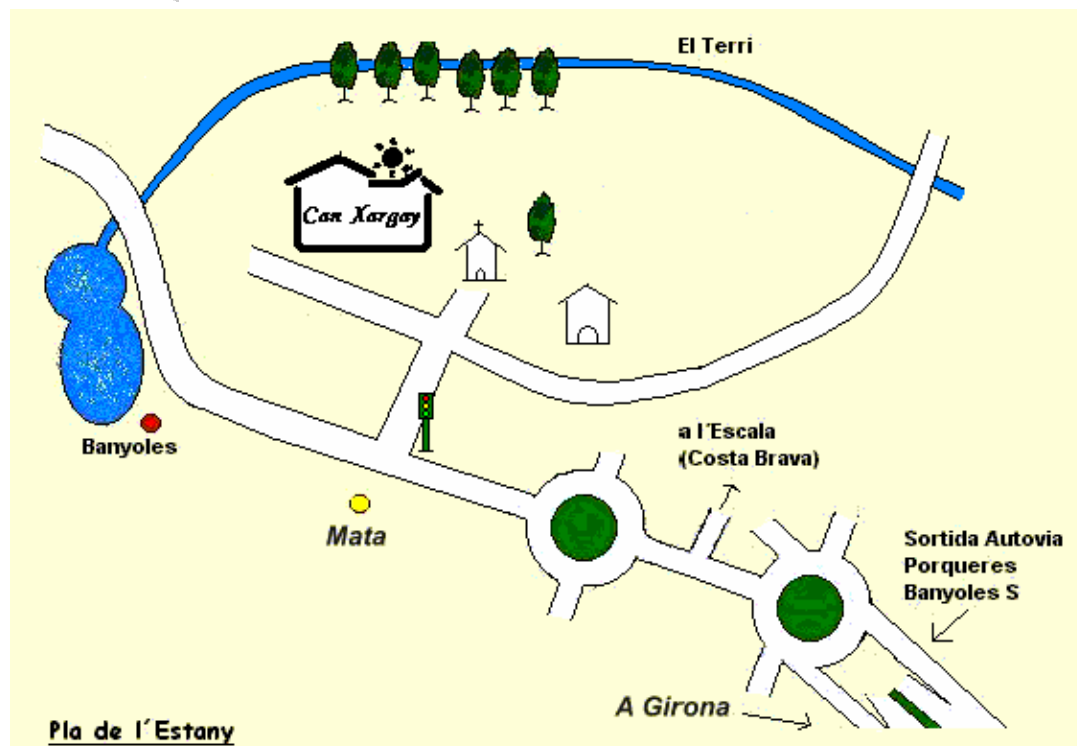

The arrival:

To come here, you have to take the **AP-7 (E-15)** motorway **sixth leaving** going on direction to **Banyoles**.

There are 9 km. of main road (C-66).

After, you should take the road which goes on direction to **Mata - Banyoles Sud** (C-150a).

Then, you enter at Mata's village.

The **first traffic light** that you find, you should **turn right**.

Nearly 100 meters you will find the house.

It is situated at the **left of the Mata's church**, near the prohibited direction road signal.

If you have any problem, please phone us: +34 **972 57 40 51** or mobile phone +34 **699 016 530**.

Have a good travel!

Can Xargay®

GPS Coordinates: 42° 06' 26" N
2° 47' 01" E

42.1072174
2.78330683

Pau Casals, 35
17846 Mata (Porqueres)
Girona – Costa Brava – Catalonia - Spain